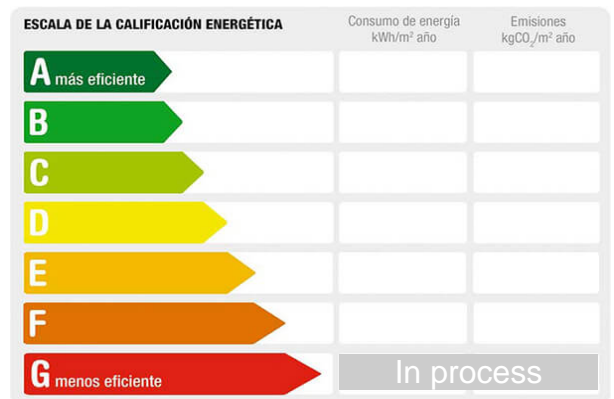

Address: ALEJO CARPENTIER
Floor: 6
Town: Alcalá de Henares
Province: Madrid
Postal code: 28806
Zone: ENSANCHE

Sqm built:	85	Floor:	parquet	Living area:	77
Garages:	1	Hot water:	individual	Sqm terrace:	55
Terraces:	1	Bedrooms:	2	Orientation:	northwest
Bathrooms:	2	Antiquity:	2001	Outward/Inward:	outward
Cupboards:	4	Community fees/month:	96		